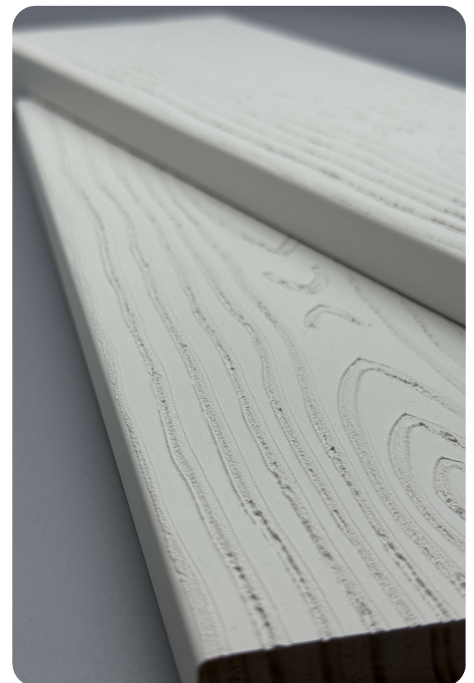

GRAYCORE

— WHOLESALE —

Engineered Wood (Sidings & Trims)

Smooth Surface

(With single good side or Reversible two good sides)

Textured Surface

Insect and Rot
Resistant

Double Coat

Non
Corrosive

Renewable
Resource

Color Options (other customized colors are available too)

White 01

Yellowish white 02

Beige 03

Brown 04

Light green 05

Grey 06

Introduction of raw material (OSB) engineered wood

Strict sorting of raw material

Automatic Production Line

priming with water-proof protection layer

pre-finished painting by water-proof paint to the target color