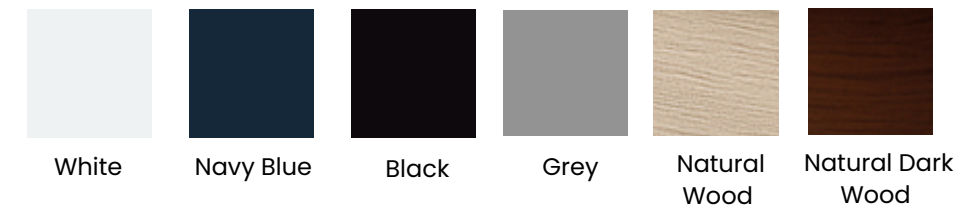

COLOR SWATCHES

Color Palette