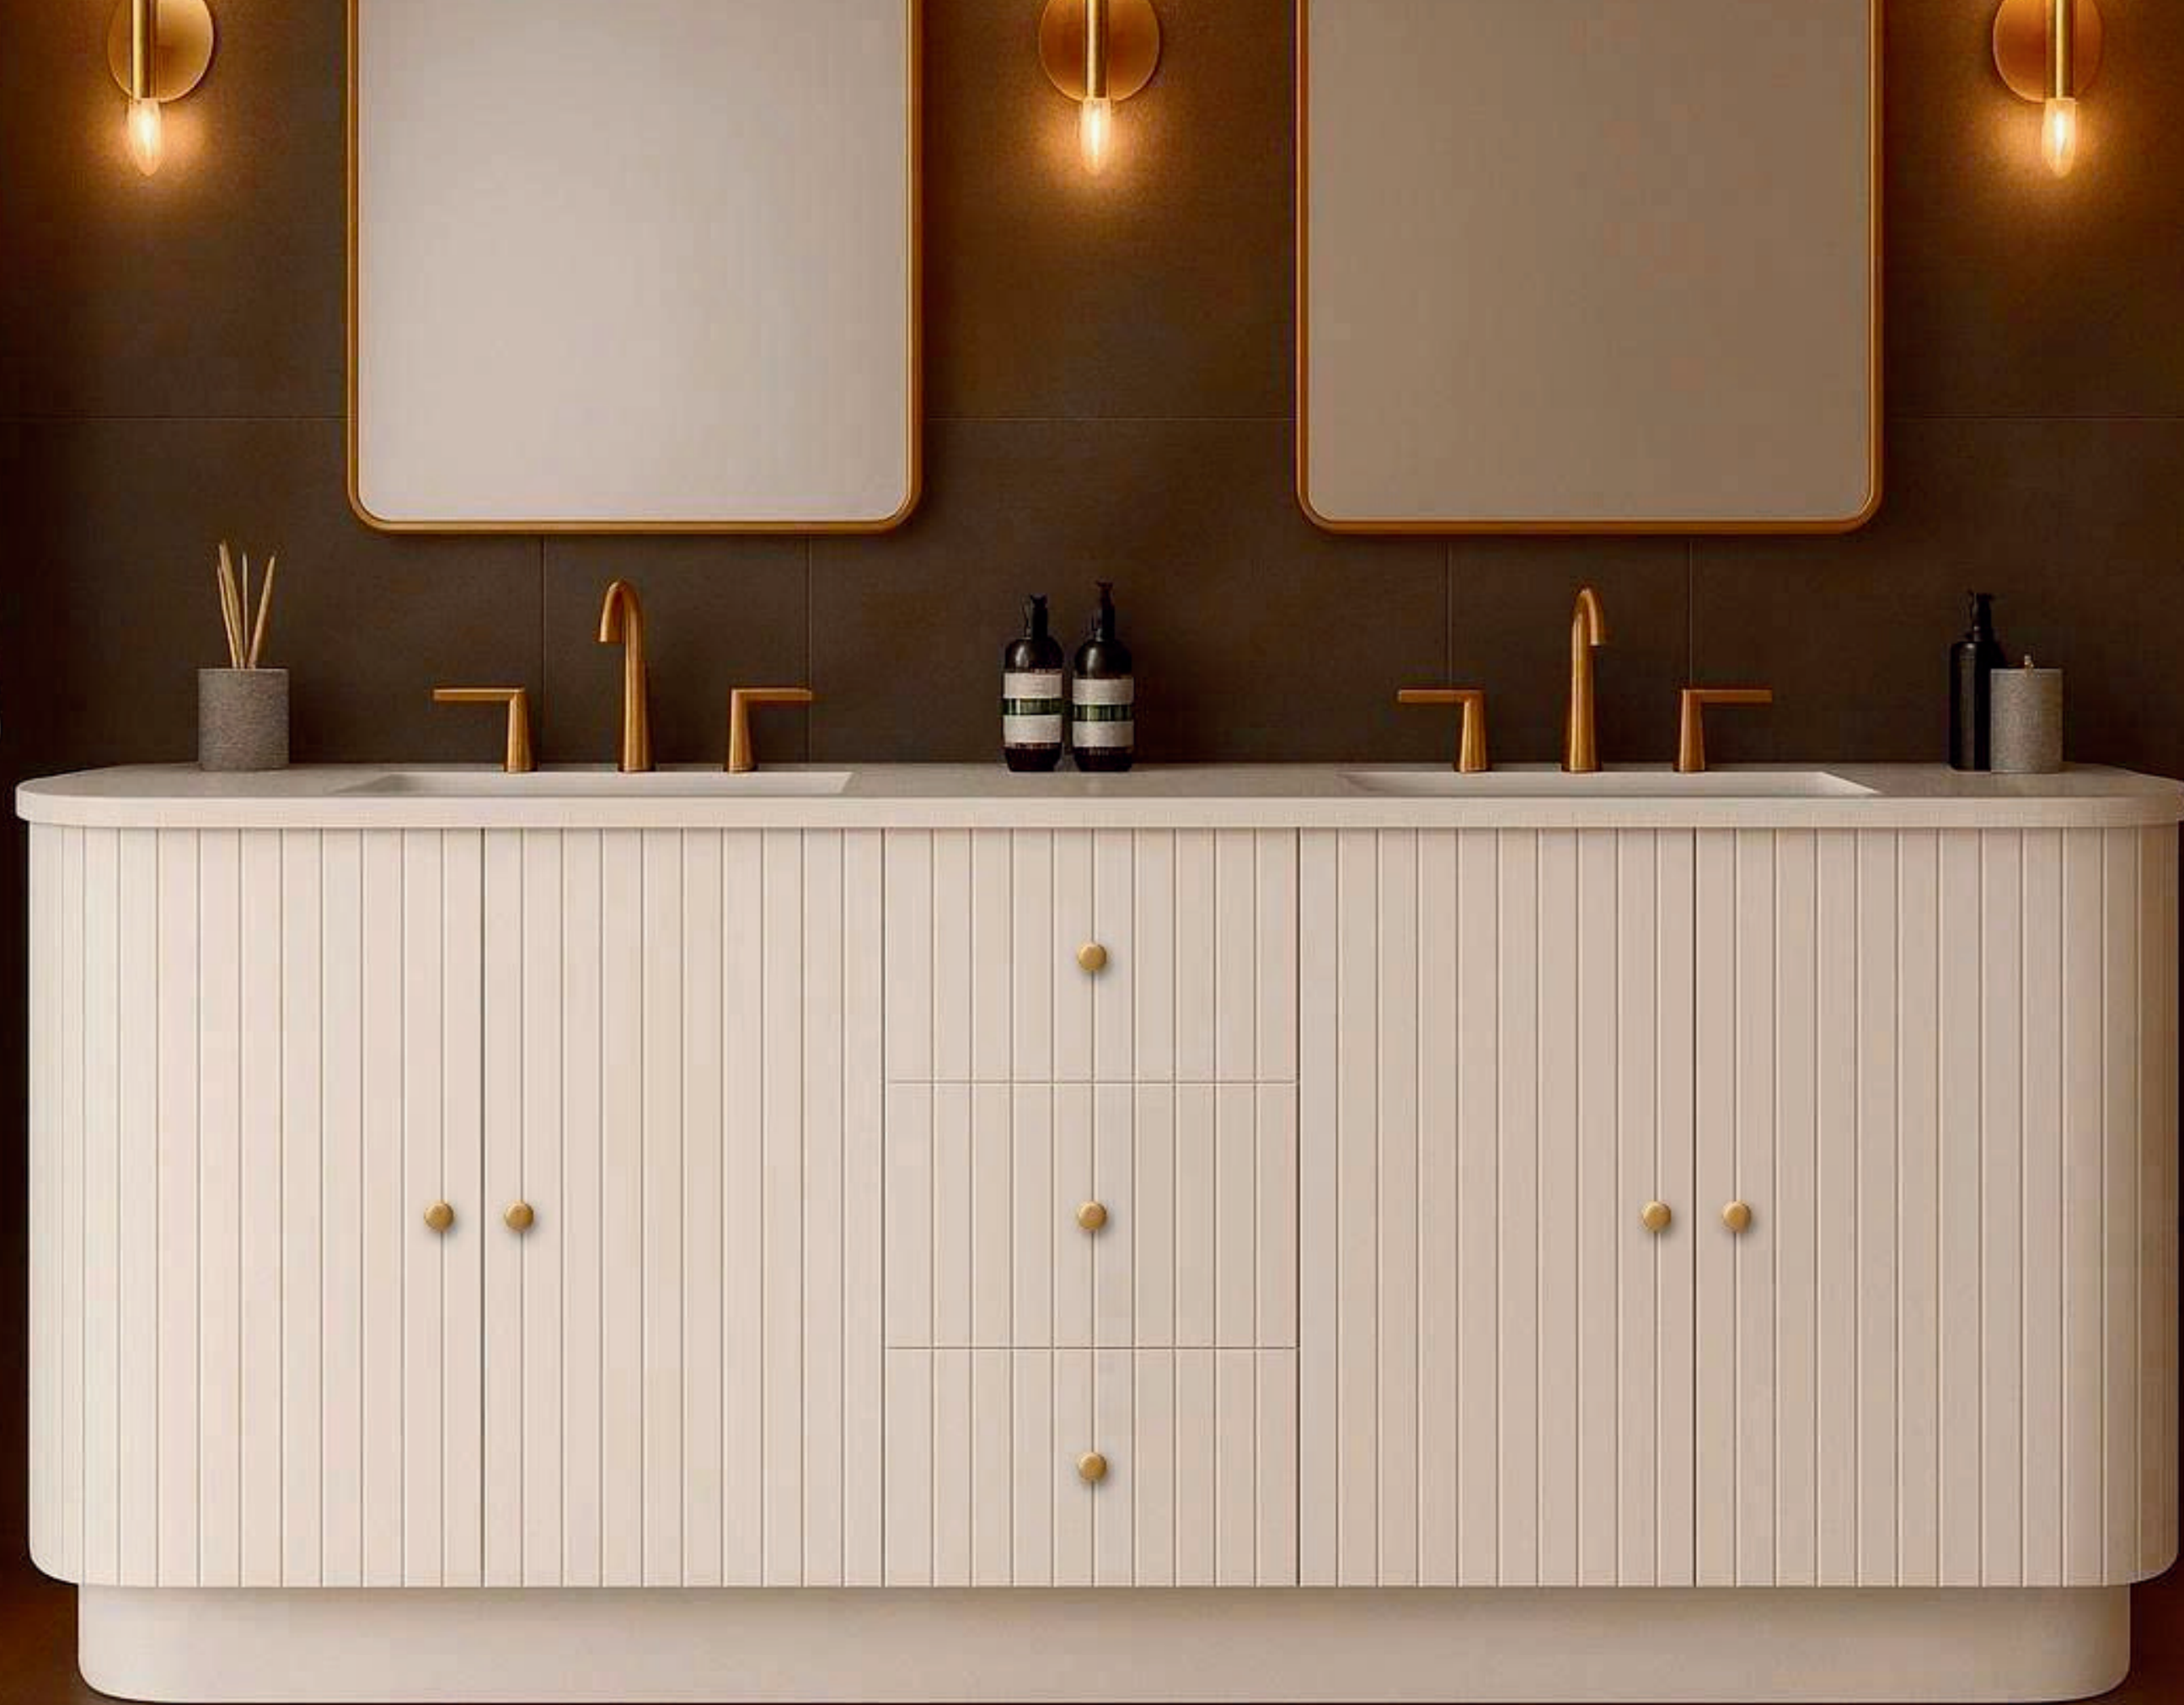

## Sink Shape

Square Shape

## Stone option

Dazzle White Quartz

Curtule Marble

## **CURVED FLUTED COLLECTION**

36 x 18.5 x 34 inch

48 x 18.5 x 34 inch

60 x 18.5 x 34 inch

72 x 18.5 x 34 inch