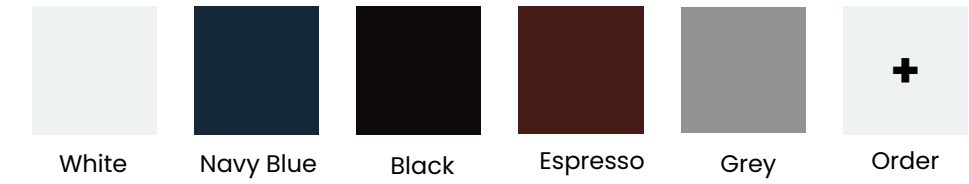

Material

MDF/ Pinewood/ Soft Closing MDF No Veneer/ Cultured Marble Top/
Sink Ceramic

Sink Shape

Square Shape

Stone option

Dazzle White Quartz 18mm

Curtule Marble 18mm

Detail

Color Palette

Material

MDF Veneer/ Pinewood/ Soft Closing MDF Veneer/ Plywood/
Cultured Marble Top/ Sink Ceramic

Sink Shape

Square Shape

Stone option

Dazzle White Quartz 18mm

Curtule Marble 18mm