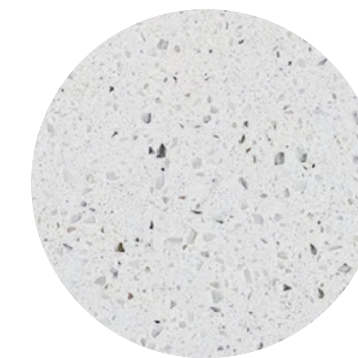

Material

MDF/ Pinewood/ Soft Closing MDF No Veneer/ Cultured Marble Top/
Sink Ceramic

Sink Shape

Square Shape

Stone option

Dazzle White Quartz 18mm

Curtule Marble 18mm

Detail