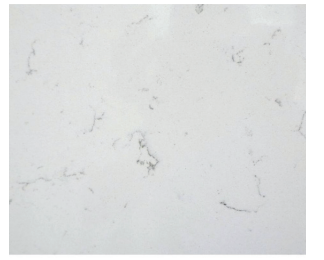

Material

MDF No Veneer/ Soft Closing MDF No Veneer/ Plywood/ Solid Wood/
Cultured Marble Top/ Sink Ceramic

Sink Shape

Square Shape

Stone option

Dazzle White Quartz 18mm

Curtule Marble 18mm

Detail