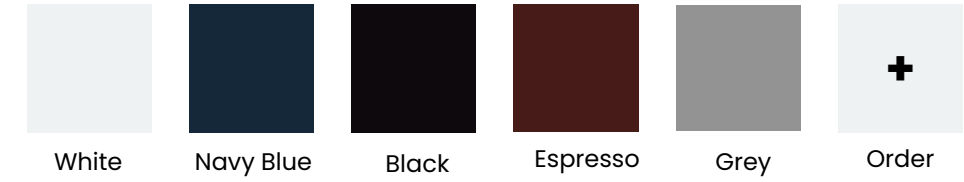

Toe Kick

Shaker Collection

36 x 18.5 x 34 inch

48 x 18.5 x 34 inch

60 x 18.5 x 34 inch

72 x 18.5 x 34 inch

Shaker Collection

Color Palette

Material

MDF/ Pinewood/ Soft Closing MDF No Veneer/ Cultured Marble Top/
Sink Ceramic

Sink Shape

Square Shape

Stone option

Dazzle White Quartz 18mm

Curtule Marble 18mm

Detail