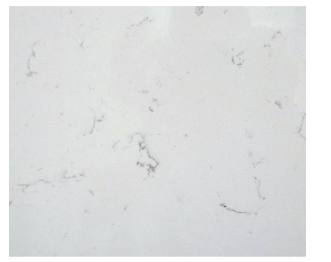

Fluted Collection

36 x 18.5 x 34 inch

42 x 18.5 x 34 inch
48 x 18.5 x 34 inch

60 x 18.5 x 34 inch

72 x 18.5 x 34 inch

Fluted Collection

Color Palette

Material

MDF Veneer/ Pine Wood/ Soft Closing MDF Veneer/ Plywood/
Cultured Marble Top/ Sink Ceramic

Sink Shape

Square Shape

Stone option

Dazzle White Quartz 18mm

Curtule Marble 18mm

Detail

Fluted Design

Toe Kick

Chevon Collection

36 x 18.5 x 34 inch

42 x 18.5 x 34 inch
48 x 18.5 x 34 inch

60 x 18.5 x 34 inch

72 x 18.5 x 34 inch

Chevon Collection

Color Palette