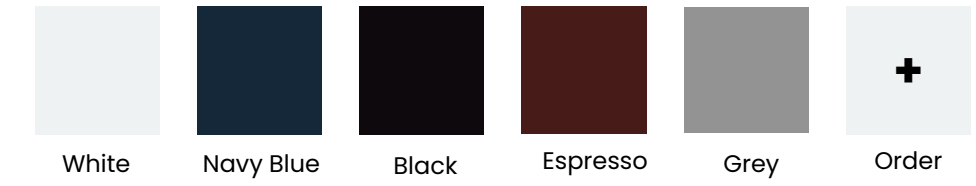

Toe Kick

Chevon Collection

36 x 18.5 x 34 inch

42 x 18.5 x 34 inch
48 x 18.5 x 34 inch

60 x 18.5 x 34 inch

72 x 18.5 x 34 inch

Chevon Collection

Color Palette

Material

MDF No Veneer/ Soft Closing MDF No Veneer/ Plywood/ Solid Wood/
Cultured Marble Top/ Sink Ceramic

Sink Shape

Square Shape

Stone option

Dazzle White Quartz 18mm

Curtule Marble 18mm

Detail