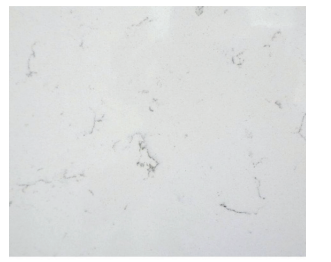

Material

MDF/ Pinewood/ Soft Closing MDF No Veneer/ Cultured Marble Top/
Sink Ceramic

Sink Shape

Square Shape

Stone option

Dazzle White Quartz 18mm

Curtule Marble 18mm

Detail