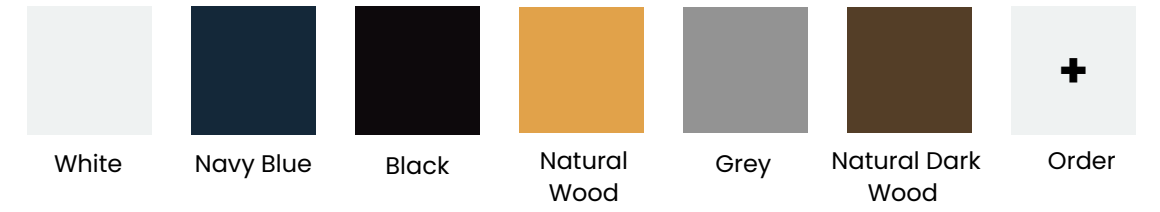

Fluted Collection

36 x 18.5 x 34 inch

42 x 18.5 x 34 inch
48 x 18.5 x 34 inch

60 x 18.5 x 34 inch

72 x 18.5 x 34 inch

Fluted Collection

Color Palette

Material

MDF Veneer/ Pine Wood/ Soft Closing MDF Veneer/ Plywood/
Cultured Marble Top/ Sink Ceramic

Sink Shape

Square Shape

Stone option

Dazzle White Quartz 18mm

Curtule Marble 18mm

Detail

Fluted Design