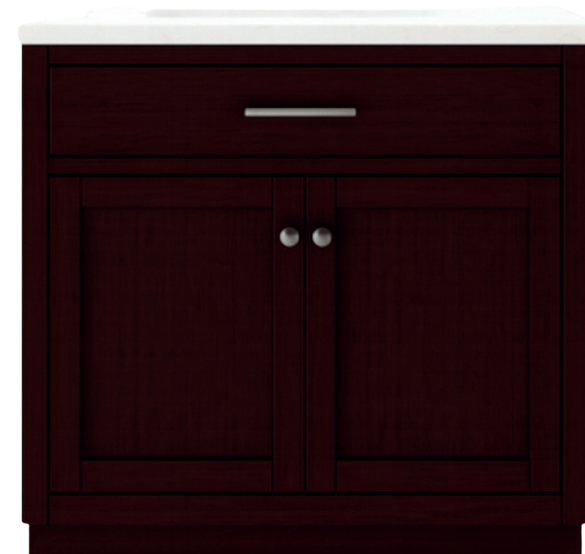

Toe Kick

Shaker Collection

36 x 18.5 x 34 inch

48 x 18.5 x 34 inch

60 x 18.5 x 34 inch

72 x 18.5 x 34 inch

Shaker Collection

Color Palette