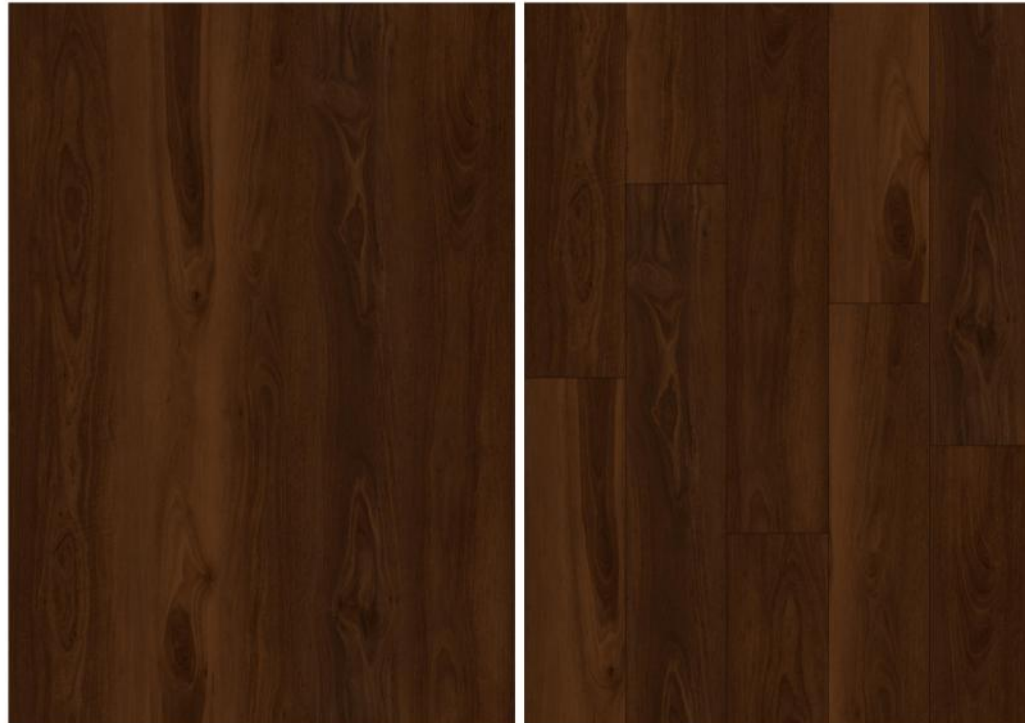

SqFt Per Pallet: 1586.20sqft

SqFt Per Truckload: 31724.00sqft

Collection: Peaks Plank

**5.5mm - 20 Mil - Click - Deep Emboss - UV coating**